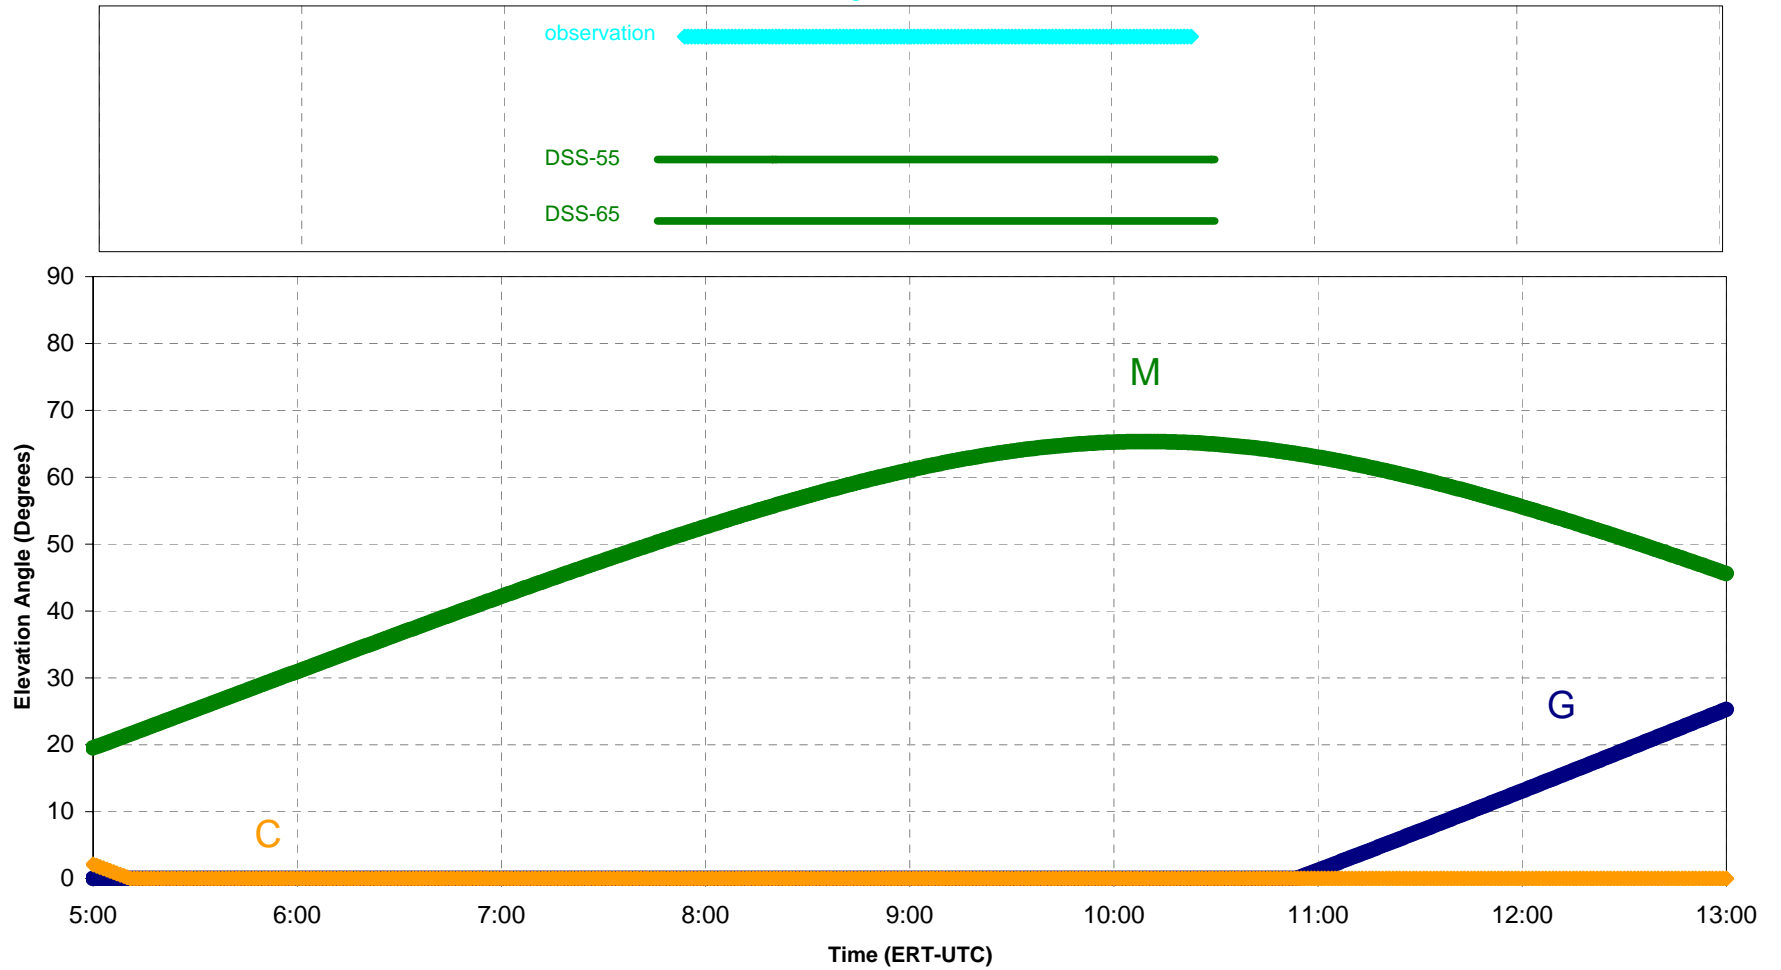

## S23 Rev 28 Enceladus Plume Occultation 2006-258 / September 15, 2006

## S23 Rev 28 Ring-Saturn Occultation 2006-258to260 / September 15-17, 2006